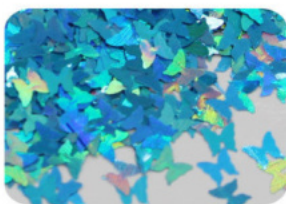

KT-97310C
Laser Purple
1mm

KT-97311C
Laser Purple
3mm

KT-97020C
Iridescent Red
2mm

KT-97402C
Laser Blue
1mm

KOLORTEK GLITTERS

- KT Glitters Variety Shapes (Animals , Fruits Shapes)

KT-90100V
Gold
3mm

KT-90004V
Silver
3mm

KT-90301V
Purple
3mm

KT-90005V
Silver
3mm

KT-90200V
Laser Pink
4mm

KT-90003V
Laser White
6mm

KT-90201V
Laser Pink
5mm

KT-90500V
Laser Green
4mm

KT-90402V
Blue
3mm